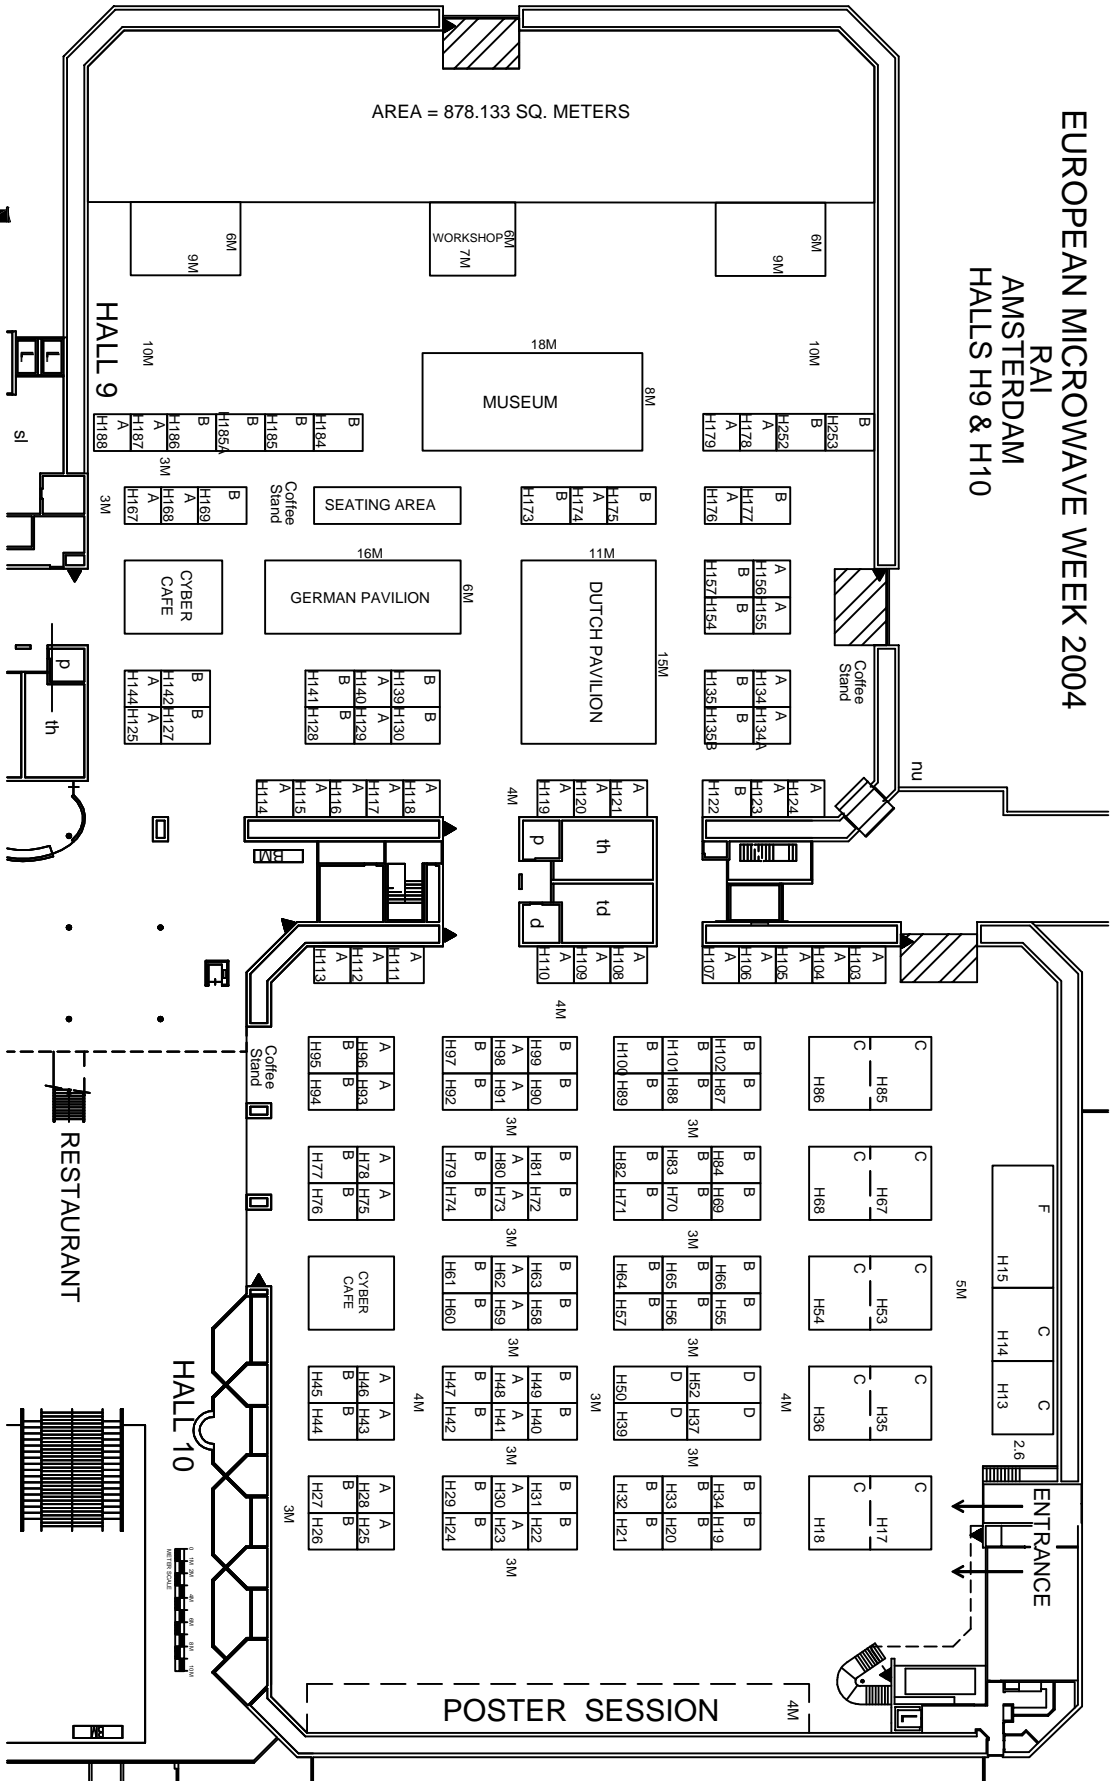

EUROPEAN MICROWAVE WEEK 2004
 RAI
 AMSTERDAM
 HALLS H9 & H10

AREA = 878.133 SQ. METERS

- A - 3M x 3M
- B - 4M x 3M
- C - 5M x 6M
- D - 3M x 6M
- E - 6M x 6M
- F - 5M x 10M